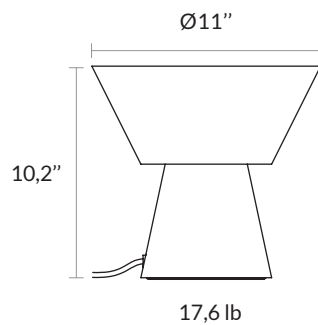

## TABLE LIGHT

GAMA L26<sup>®</sup>  
DESIGN BY ATELIER ALAIN ELLOUZ  
MADE IN FRANCE

<b>MATERIALS</b>	Alabaster, polished brass and white painted steel
<b>SOCKET</b>	E26 Recommended bulb : LED bulb E26 9W 2700K 750 lm - Dimmable
<b>REFERENCE</b>	ED-0059 UL certified (also available in European version)
<b>WARRANTY</b>	2 years warranty