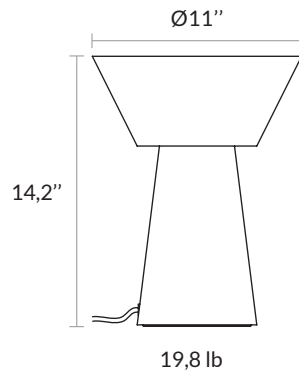

Alain Ellouz
.paris

GAMA L36® (US)

.édition

TABLE LIGHT